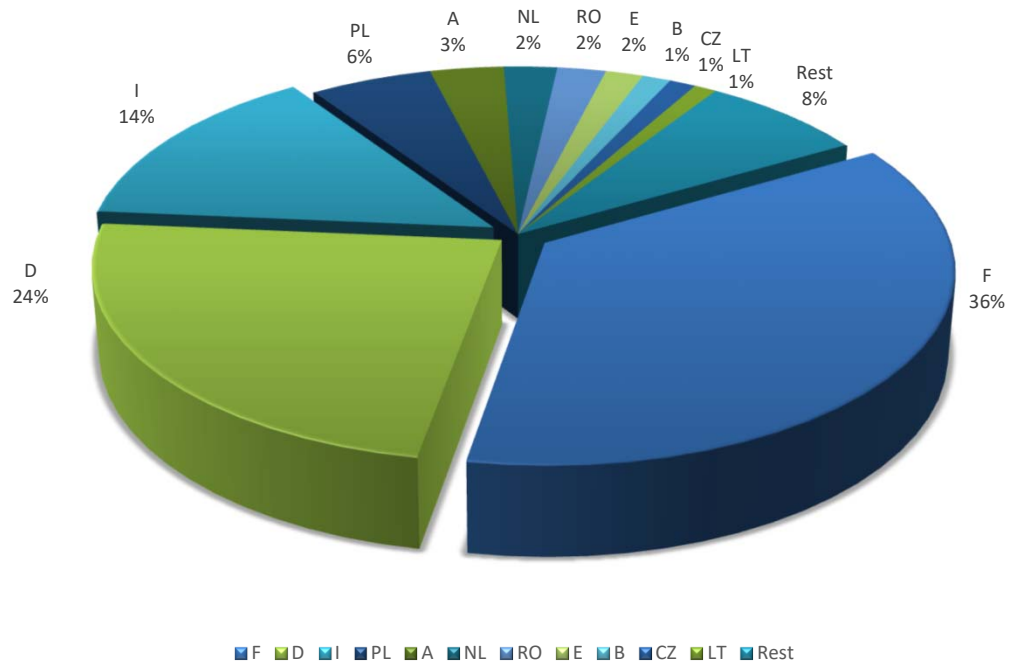

**Number of accidents caused by foreign vehicles in Switzerland
during the period of 1.1. - 31.12.2022
(by country of the vehicle that caused the accident)**

**Number of accidents caused by foreign vehicles in Switzerland
during the period of 1.1. - 31.12.2022
(by country of the vehicles caused the accident)**

Number of accidents caused by Swiss vehicles abroad during the period of 1.1. - 31.12.2022 (by country of accident)

Source: CoB Statistics 2022

**Number of accidents caused by Swiss vehicles abroad
during the period of 1.1. - 31.12.2022
(by country of accident)**