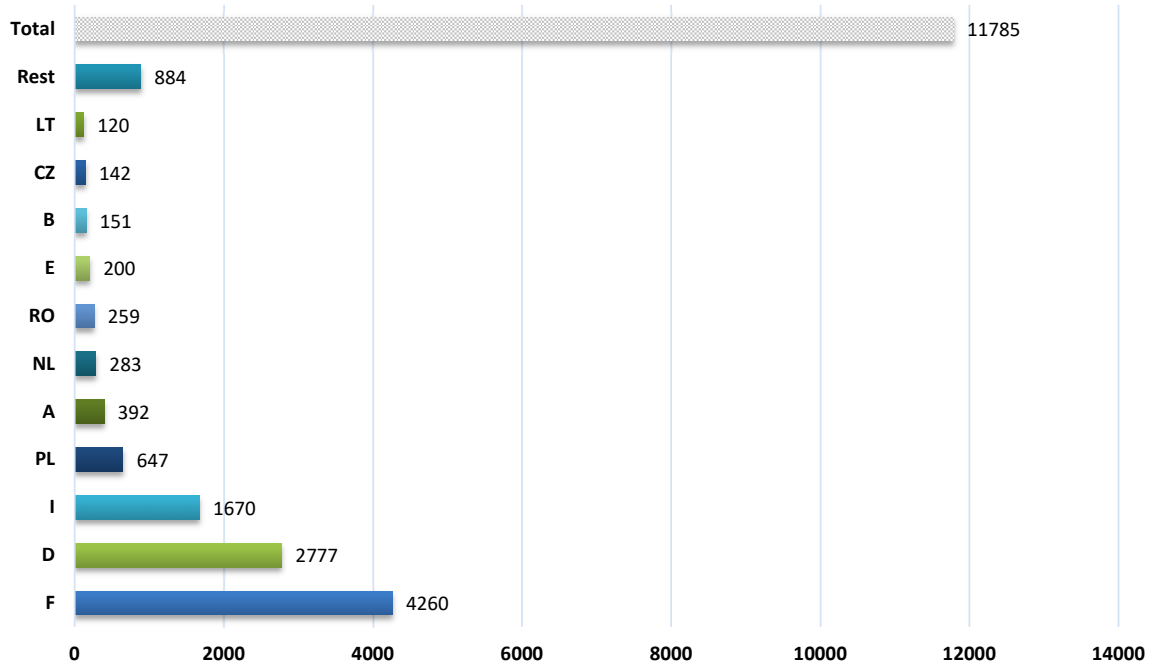

**Number of accidents caused by foreign vehicles in Switzerland
during the period of 1.1. - 31.12.2022
(by country of the vehicle that caused the accident)**

**Number of accidents caused by foreign vehicles in Switzerland
during the period of 1.1. - 31.12.2022
(by country of the vehicles caused the accident)**

Number of accidents caused by Swiss vehicles abroad during the period of 1.1. - 31.12.2022 (by country of accident)

Source: CoB Statistics 2022

**Number of accidents caused by Swiss vehicles abroad
during the period of 1.1. - 31.12.2022
(by country of accident)**