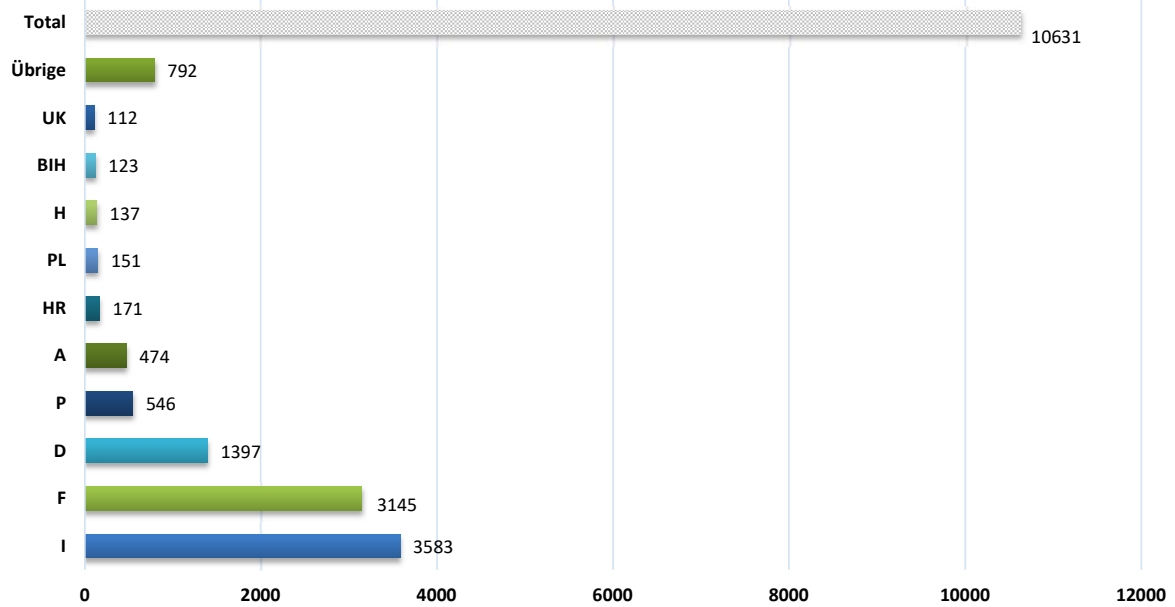

**Number of accidents caused by foreign vehicles in Switzerland
during the period of 1.1. - 31.12.2022
(by country of the vehicle that caused the accident)**

**Number of accidents caused by foreign vehicles in Switzerland
during the period of 1.1. - 31.12.2022
(by country of the vehicles caused the accident)**

Number of accidents caused by Swiss vehicles abroad during the period of 1.1. - 31.12.2022 (by country of accident)

Source: CoB Statistics 2022

**Number of accidents caused by Swiss vehicles abroad
during the period of 1.1. - 31.12.2022
(by country of accident)**