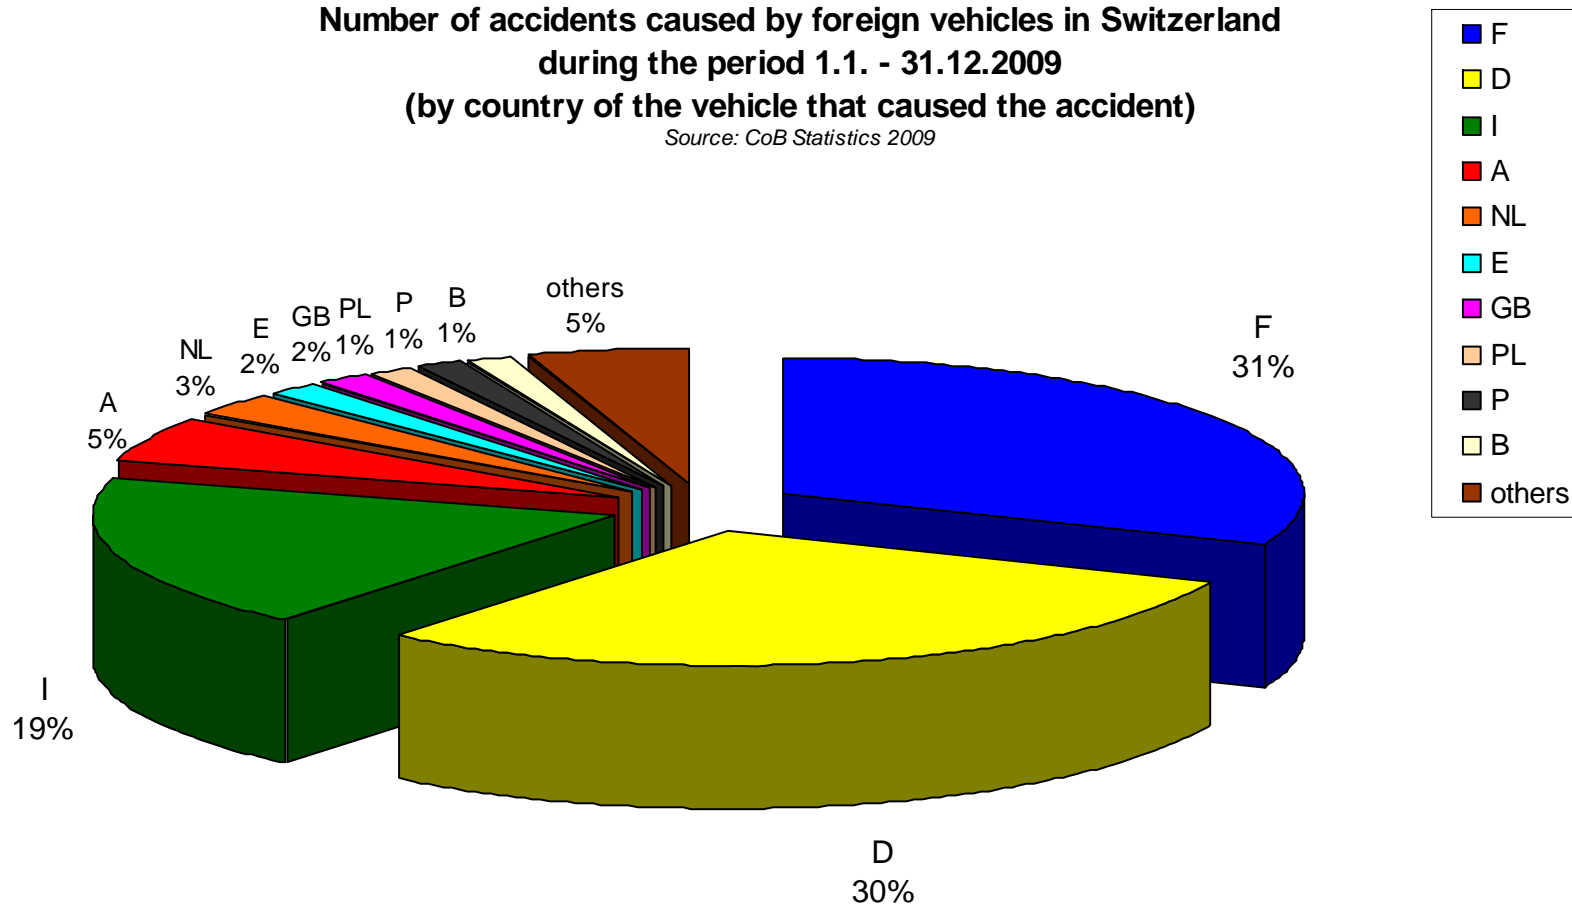

**Number of accidents caused by foreign vehicles in Switzerland
during the period 1.1. - 31.12.2009
(by country of the vehicle that caused the accident)**

Source: CoB Statistics 2009

**Number of accidents caused by foreign vehicles in Switzerland
during the period 1.1. - 31.12.2009
(by country of the vehicle that caused the accident)**

Source: CoB Statistics 2009

**Number of accidents caused by swiss vehicles abroad
during the period 1.1. - 31.12.2009
(by country of accident)**

Source: CoB Statistics 2009

**Number of accidents caused by swiss vehicles abroad
during the period 1.1. - 31.12.2009
(by country of accident)**