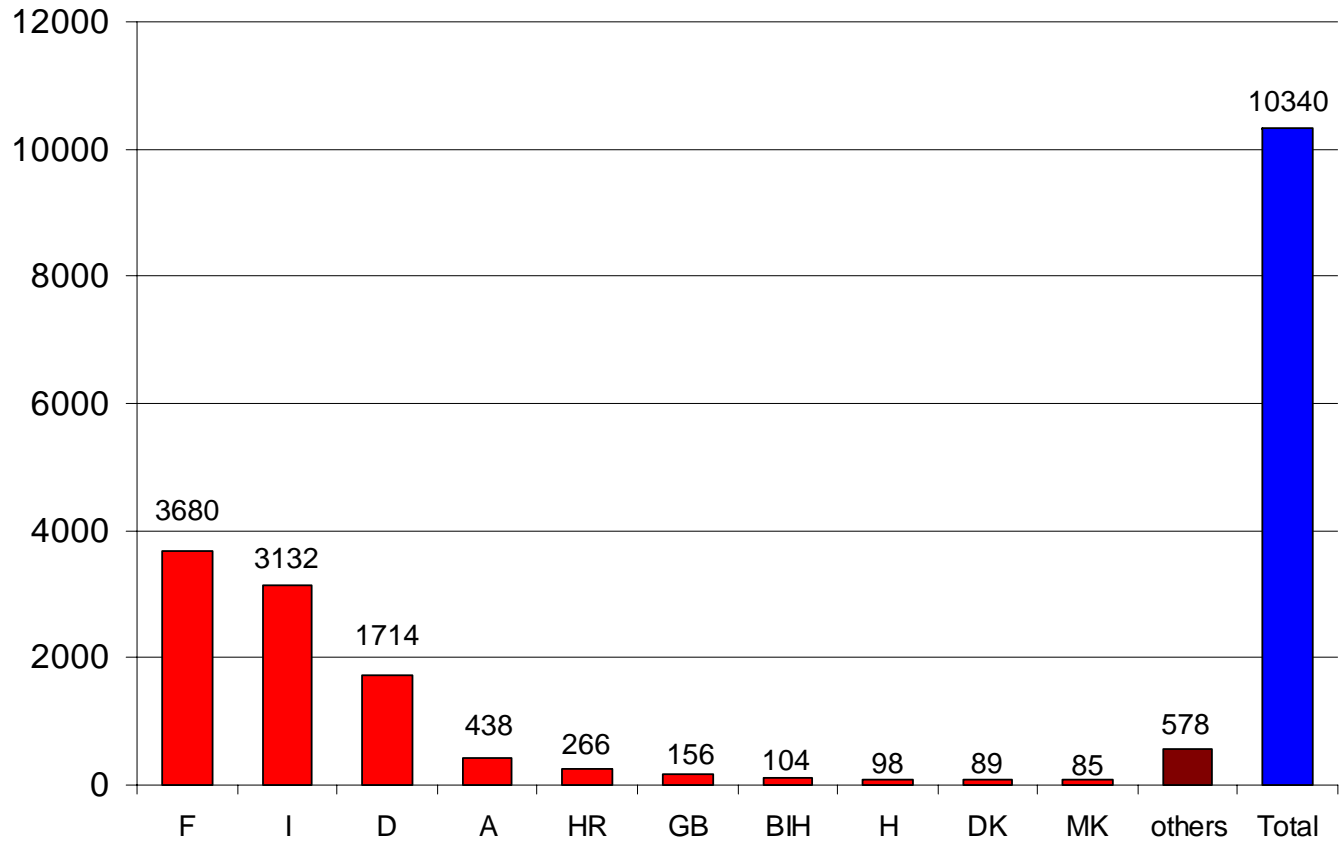

**Number of accidents caused by foreign vehicles in Switzerland
during the period 1.1. - 31.12.2009
(by country of the vehicle that caused the accident)**

Source: CoB Statistics 2009

**Number of accidents caused by foreign vehicles in Switzerland
during the period 1.1. - 31.12.2009
(by country of the vehicle that caused the accident)**

Source: CoB Statistics 2009

**Number of accidents caused by swiss vehicles abroad
during the period 1.1. - 31.12.2009
(by country of accident)**

Source: CoB Statistics 2009

**Number of accidents caused by swiss vehicles abroad
during the period 1.1. - 31.12.2009
(by country of accident)**