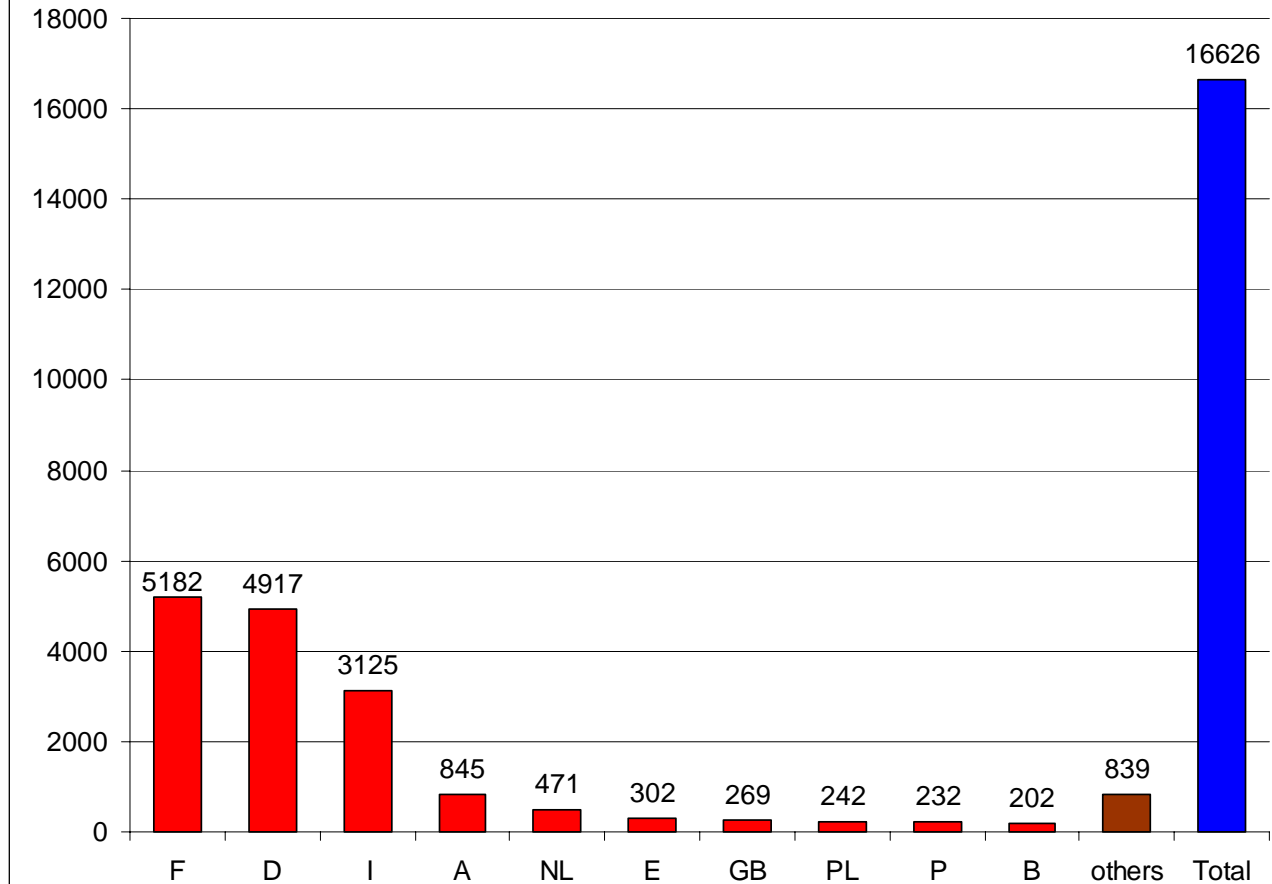

**Number of accidents caused by foreign vehicles in Switzerland
during the period 1.1. - 31.12.2009
(by country of the vehicle that caused the accident)**

Source: CoB Statistics 2009

**Number of accidents caused by foreign vehicles in Switzerland
during the period 1.1. - 31.12.2009
(by country of the vehicle that caused the accident)**

Source: CoB Statistics 2009

**Number of accidents caused by swiss vehicles abroad
during the period 1.1. - 31.12.2009
(by country of accident)**

Source: CoB Statistics 2009

**Number of accidents caused by swiss vehicles abroad
during the period 1.1. - 31.12.2009
(by country of accident)**